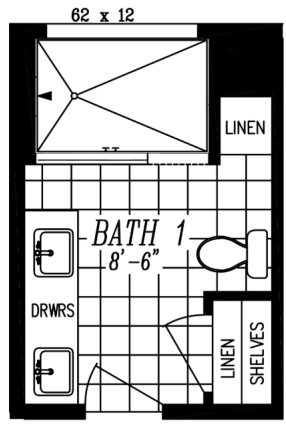

**THE COLUMBIA RIVER  
SERIES**

**The Columbia River  
2022**

**27' x 56'**

DIMENSIONS

**1,500** sf  
LIVING SPACE

**3**  
BEDROOMS

**2**  
BATHROOMS

**OVERVIEW**

56' Double Wide with  
9ft Ceilings

Heritage Home Center  
**(425) 353-5464**  
or **Request Firm Quote**  
— EMAIL US

**01 FLOOR PLAN**

1,500 SQ FT · 27' x 56'

*OPT 48 X 72 SHWR  
W/ DBL LAVS*

*OPT. DLX BATH*