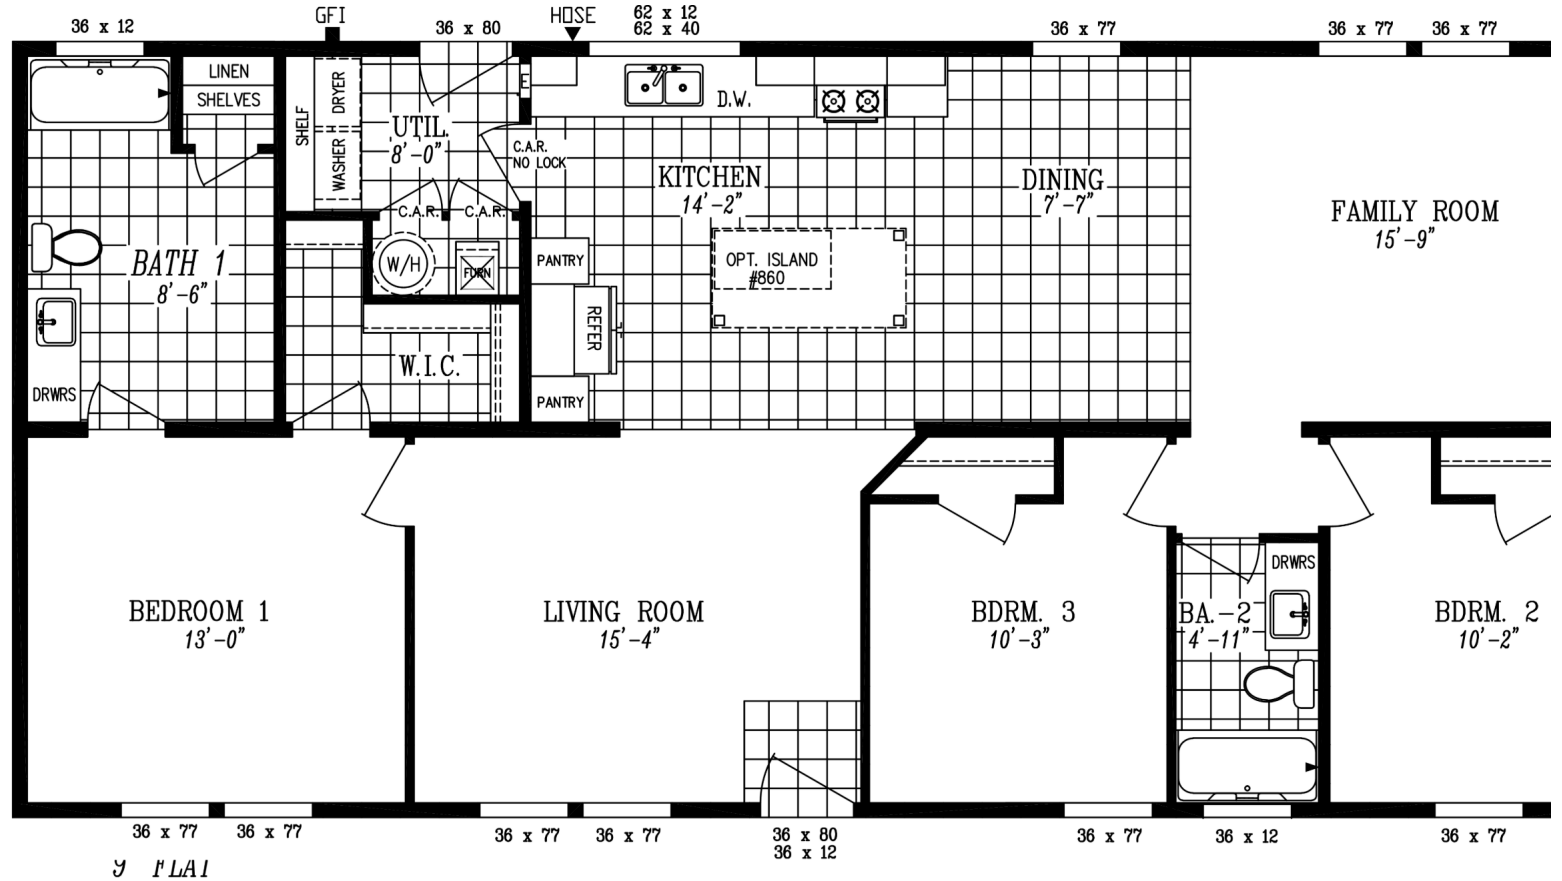

**THE COLUMBIA RIVER  
SERIES**

**The Columbia River  
2022**

**27' x 56'**

DIMENSIONS

**1,500** sf  
LIVING SPACE

**3**  
BEDROOMS

**2**  
BATHROOMS

**OVERVIEW**

56' Double Wide with  
9ft Ceilings

Heritage Home Center  
**(425) 353-5464**  
or **Request Firm Quote**  
— EMAIL US

**01 FLOOR PLAN**

1,500 SQ FT · 27' x 56'

*OPT 48 X 72 SHWR  
W/ DBL LAVS*

*OPT. DLX BATH*

*OPT. DEN I.P.O. BEDROOM*