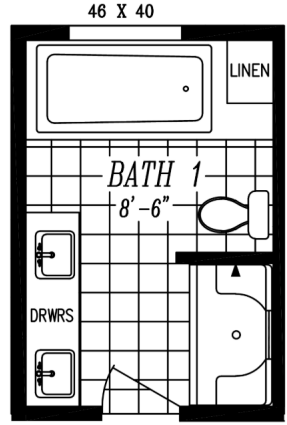

**THE COLUMBIA RIVER  
SERIES**

**The Columbia River  
2022**

**27' x 56'**

DIMENSIONS

**1,500** sf  
LIVING SPACE

**3**  
BEDROOMS

**2**  
BATHROOMS

**OVERVIEW**

56' Double Wide with  
9ft Ceilings

Heritage Home Center  
**(425) 353-5464**  
or **Request Firm Quote**  
— EMAIL US

**01 FLOOR PLAN**

1,500 SQ FT · 27' x 56'

*OPT 48 X 72 SHWR  
W/ DBL LAVS*

*OPT. DLX BATH*

*OPT. DEN I.P.O. BEDROOM*